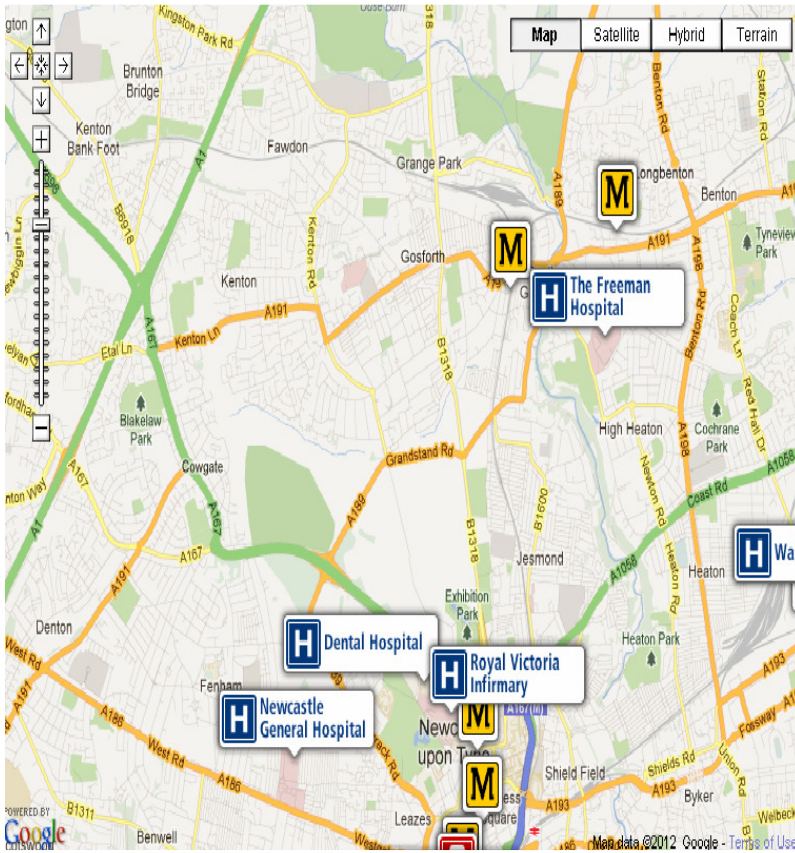

# Freeman Hospital

## Freeman Road, Newcastle – NE7 7DN

#### Children's Heart Unit

- Unit is based in the Cardiothoracic Centre which is set to the right of the Freeman Hospital
- Enter Cardiothoracic Centre & take a right turn by the reception desk
- At the junction turn left & follow the corridor past the Lung Function Department until you reach the end where you will find Ward 23 on the right hand side.

- - 
  - 
  - 
  - 
  - 
  -
- Hospital Parking area Train station Bus stop Metro station Wayfinder Kiosk Entrance / Main entrance