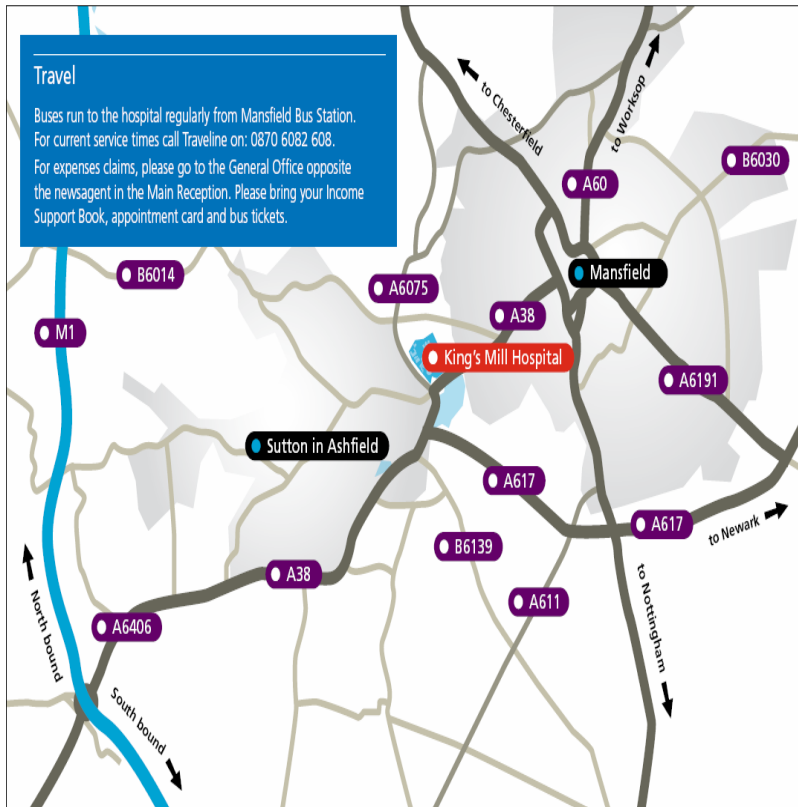

King's Mill Hospital

Mansfield Road, Sutton-in-Ashfield –
NG17 4JL

Useful Information

Main Hospital Switchboard:
01623 622515

Neonatal Unit:
01623 672243

Children's Unit - Ward 25:
01623 672246 / 483

King's Mill Hospital Map