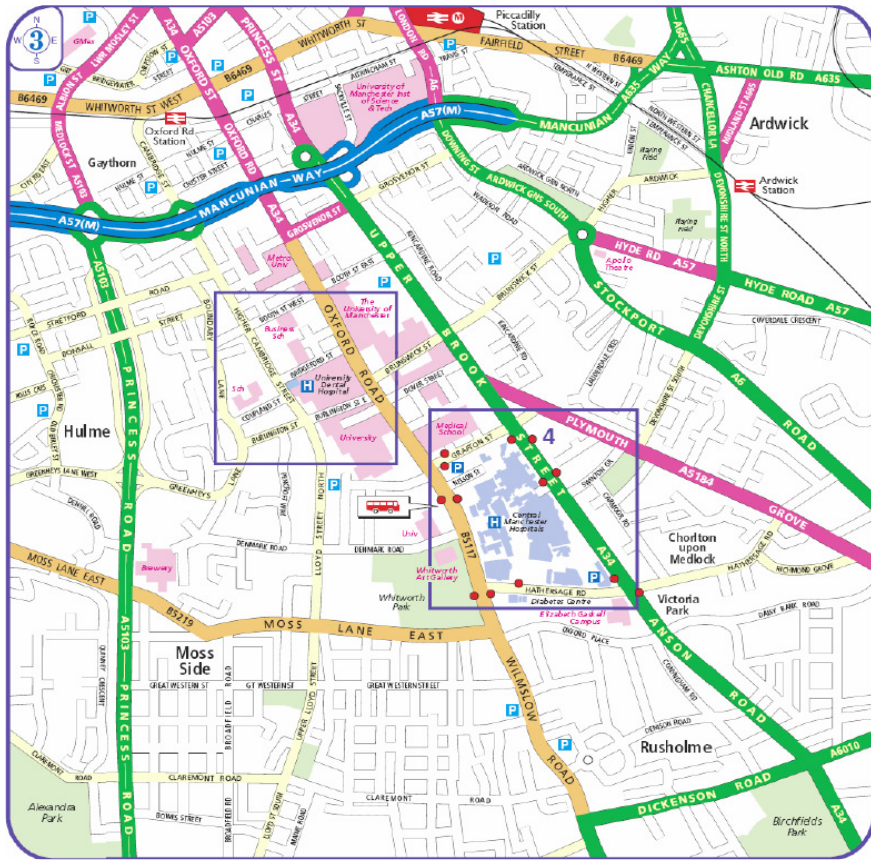

Saint Mary's Hospital

Oxford Road, Manchester – M13 9WL

Useful Information

**Main Hospital
Switchboard:
0161 2761234**

**Neonatal Unit:
0161 2766540**

Central Manchester University Hospitals

Central Manchester University Hospitals NHS Foundation Trust, Oxford Road, Manchester M13 9WL. Website: www.cmft.nhs.uk