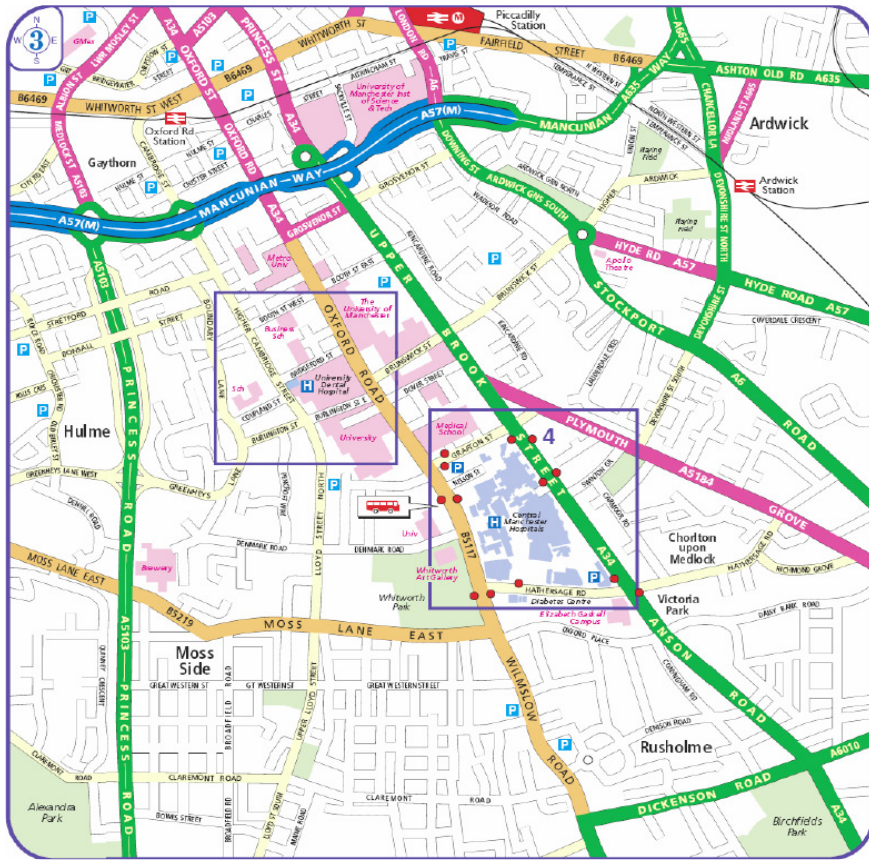

Royal Manchester Children's Hospital

Oxford Road, Manchester – M13 9WL

Useful Information

**Main Hospital
Switchboard:**
0161 2761234

Children's Unit:
0161 7018000 / 8200

Central Manchester University Hospitals