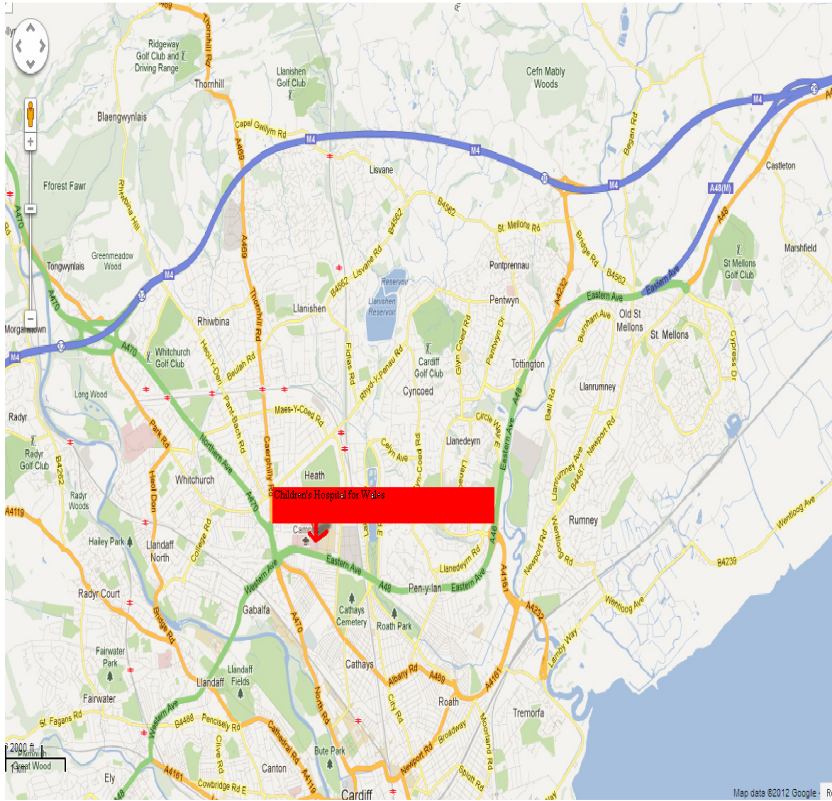

Children's Hospital for Wales Heath Park, Cardiff – CF14 4XW

Useful Information

Main Hospital Switchboard:
029 20747747

Neonatal Unit:
029 20742680 / 2684

Neonatal Unit:

- **Located on the 2nd floor of the maternity building, adjacent to the labour ward**