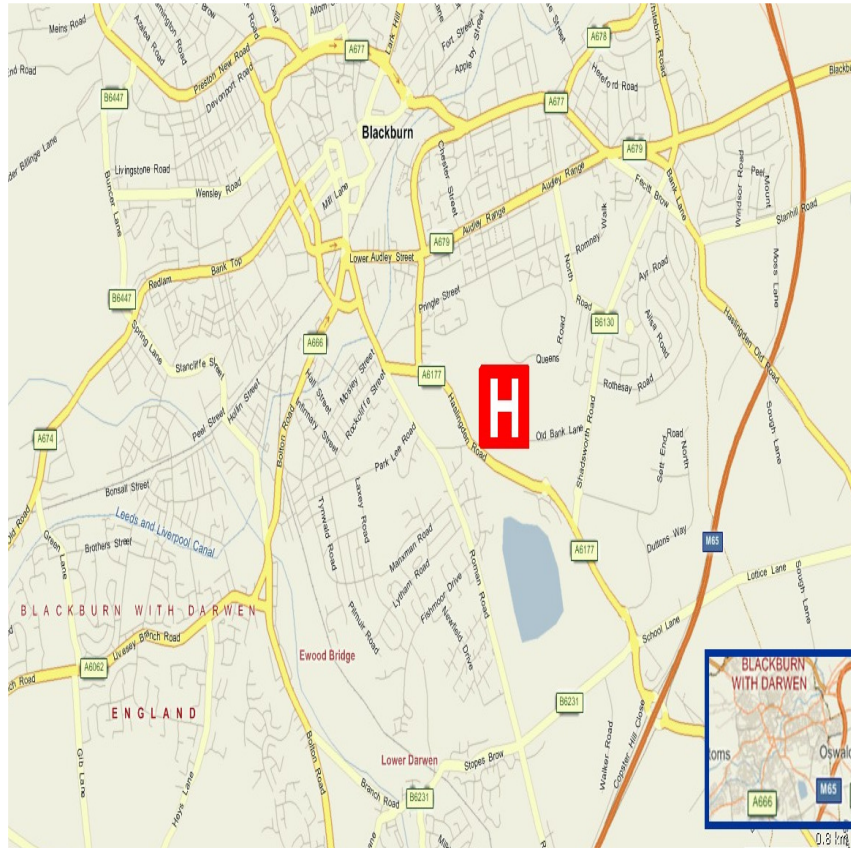

# Royal Blackburn Hospital

Haslingden Road, Blackburn – BB2 3HH

## Useful Information

**Main Hospital  
Switchboard:**  
**01254 263555**

**Children's Ward:**  
**01254 293526 / 7**