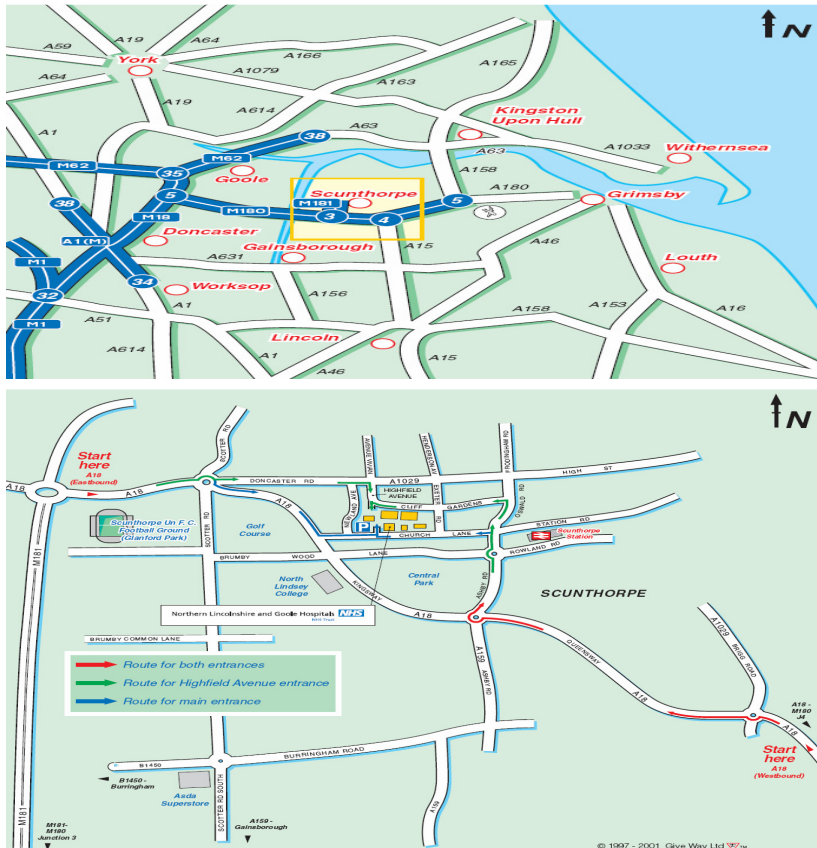

Scunthorpe General Hospital Cliff Gardens, Scunthorpe – DN15 7BH

Useful Information

Main Hospital Switchboard:

01724 282282

Neonatal Unit:

01724 290121

Children's Unit

01724 290139

The hospital has 2 entrances: Cliff Gardens on the north side & the main entrance from Church Lane on the south side. The Church Lane entrance is locked between 2300 - 0500 but can be accessed via intercom after this time

Children's Unit:

- Enter hospital via Church Lane entrance & straight ahead to building entrance
- Unit is located on ground floor – level B - Disney ward in zone 1

Neonatal Unit:

- As above
- Take lift to Level E
- Unit is located in zone 1