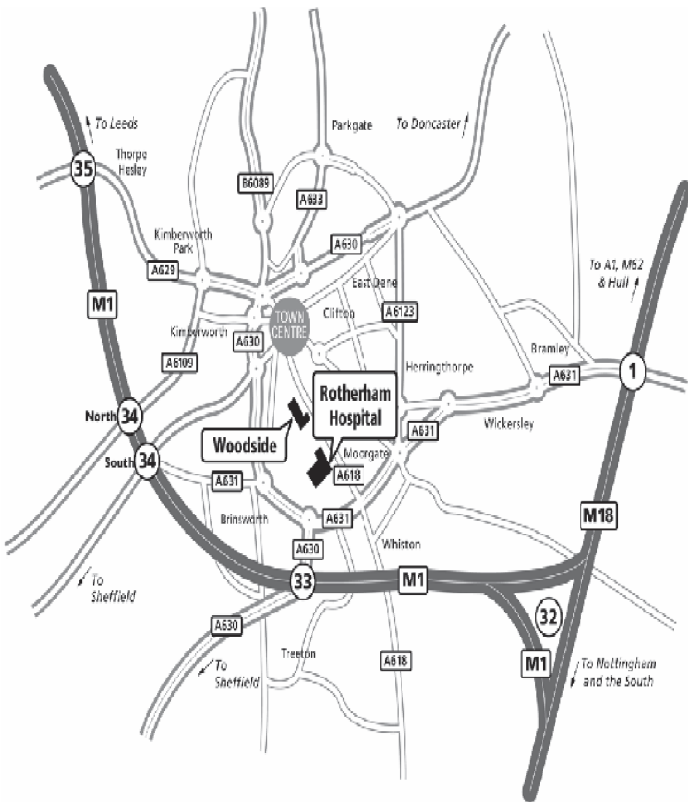

Rotherham District General Hospital Moorgate Road, Rotherham – S60 2UD

Useful Information

Main Hospital Switchboard:

01709 820000

Neonatal Unit:

01709 304629 / 488

Children's Unit

01709 304271 / 4049 / 4053

**Main entrance to the hospital is via Moorgate Road
Maternity entrances are open 0600 – 2200**

Children's Unit:

- Is located on A level
- Enter hospital via the maternity entrance which is round the back of the hospital through the barrier entrance & through the tunnel.
- Follow corridor round to lifts & take lift up to A floor which is the top floor.

Neonatal Unit:

- As above but is on the B Floor

Parents can park in any car park for £1 per day – however the maternity car park is free for parents