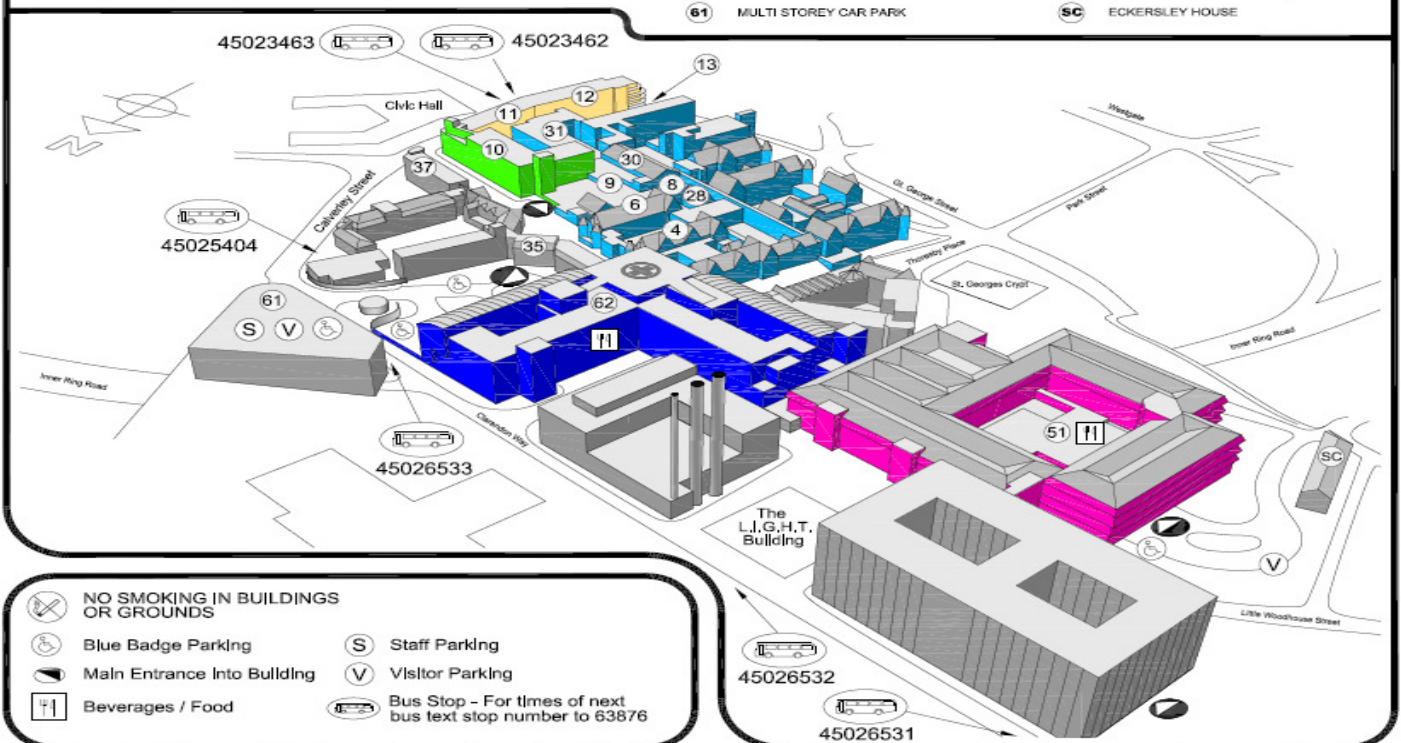

0113 3927165

NICU:

0113 3927166

PICU:

- Enter hospital via main entrance
- Follow signs to Jubilee Wing down the glass corridor
- Take lifts to level D
- Turn right out of lifts then follow corridor to left to ward L47

NSU / NICU / SCBU:

- Enter hospital via main entrance
- Take lifts to level C follow corridor through to Clarendon Wing
- Units are on the Peter Congdon Neonatal unit

KEY TO WARDS & DEPARTMENTS

4 WARD L26	12 E.N.T. OUTPATIENTS & Y.C.P.M.	61 CLARENDON WING WARDS L30 to L52 ANTENATAL CLINIC CHILDREN'S CF DAY UNIT CHILDREN'S ONCOLOGY DAY UNIT ENDOSCOPY ORTHOPAEDIC OUTPATIENTS & FRACTURE CLINIC PHARMACY OUTPATIENT DISPENSARY PLASTIC SURGERY OUTPATIENTS & DRESSINGS CLINIC X-RAY, ULTRASOUND & MRI RECEPTION, WAITING & CAFE AREAS	62 JUBILEE WING WARDS L1 to L25 EMERGENCY DEPARTMENT (A&E) CARDIAC CATHETER UNIT CARDIAC INVESTIGATION UNIT CARDIAC & NEURO OUTPATIENTS NON INVASIVE UNIT NUCLEAR CARDIOLOGY RECEPTION, WAITING & CAFE AREAS WALK IN CENTRE X-RAY, CT, ULTRASOUND & DEXA SCAN
6 WARDS L27 & L28	13 HEARING & BALANCE CENTRE		WB WORSLEY BUILDING (LEEDS DENTAL INSTITUTE)
8 CHAPEL OF REST	28 CHAPEL		SC ECKERSLEY HOUSE
9 LEEDS CHEST CLINIC	30 THERAPY SERVICES		
10 SURGICAL PRE ASSESSMENT CHILDREN'S OUTPATIENTS	31 LEEDS BREAST CLINIC DIABETIC EYE SCREENING		
11 SURGICAL & GI PHYSIOLOGY OUTPATIENTS	35 BEREAVEMENT SERVICES		
	37 CENTRE FOR SEXUAL HEALTH OCCUPATIONAL HEALTH	61 MULTI STOREY CAR PARK	