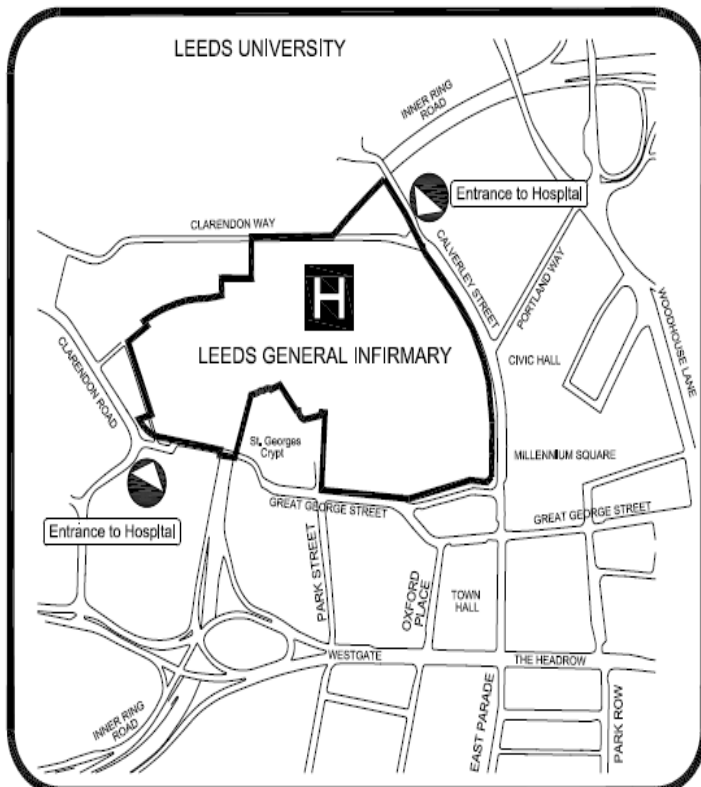

Leeds General Infirmary

Great George Street, Leeds – LS1 3EX

Useful Information

Main Hospital Switchboard:

0113 2432799

SCBU:

0113 3927164

NSU:

0113 3927165

NICU:

0113 3927166

PICU:

- Enter hospital via main entrance
- Follow signs to Jubilee Wing down the glass corridor
- Take lifts to level D
- Turn right out of lifts then follow corridor to left to ward L47

NO SMOKING IN BUILDINGS OR GROUNDS

- Blue Badge Parking
- Main Entrance Into Building
- Beverages / Food
- Staff Parking
- Visitor Parking
- Bus Stop - For times of next bus text stop number to 63876

Every care and attention has been taken to ensure the accuracy of information given. The Leeds Teaching Hospitals NHS Trust accepts no responsibility for any inconvenience caused as a result of alterations or inaccuracies.